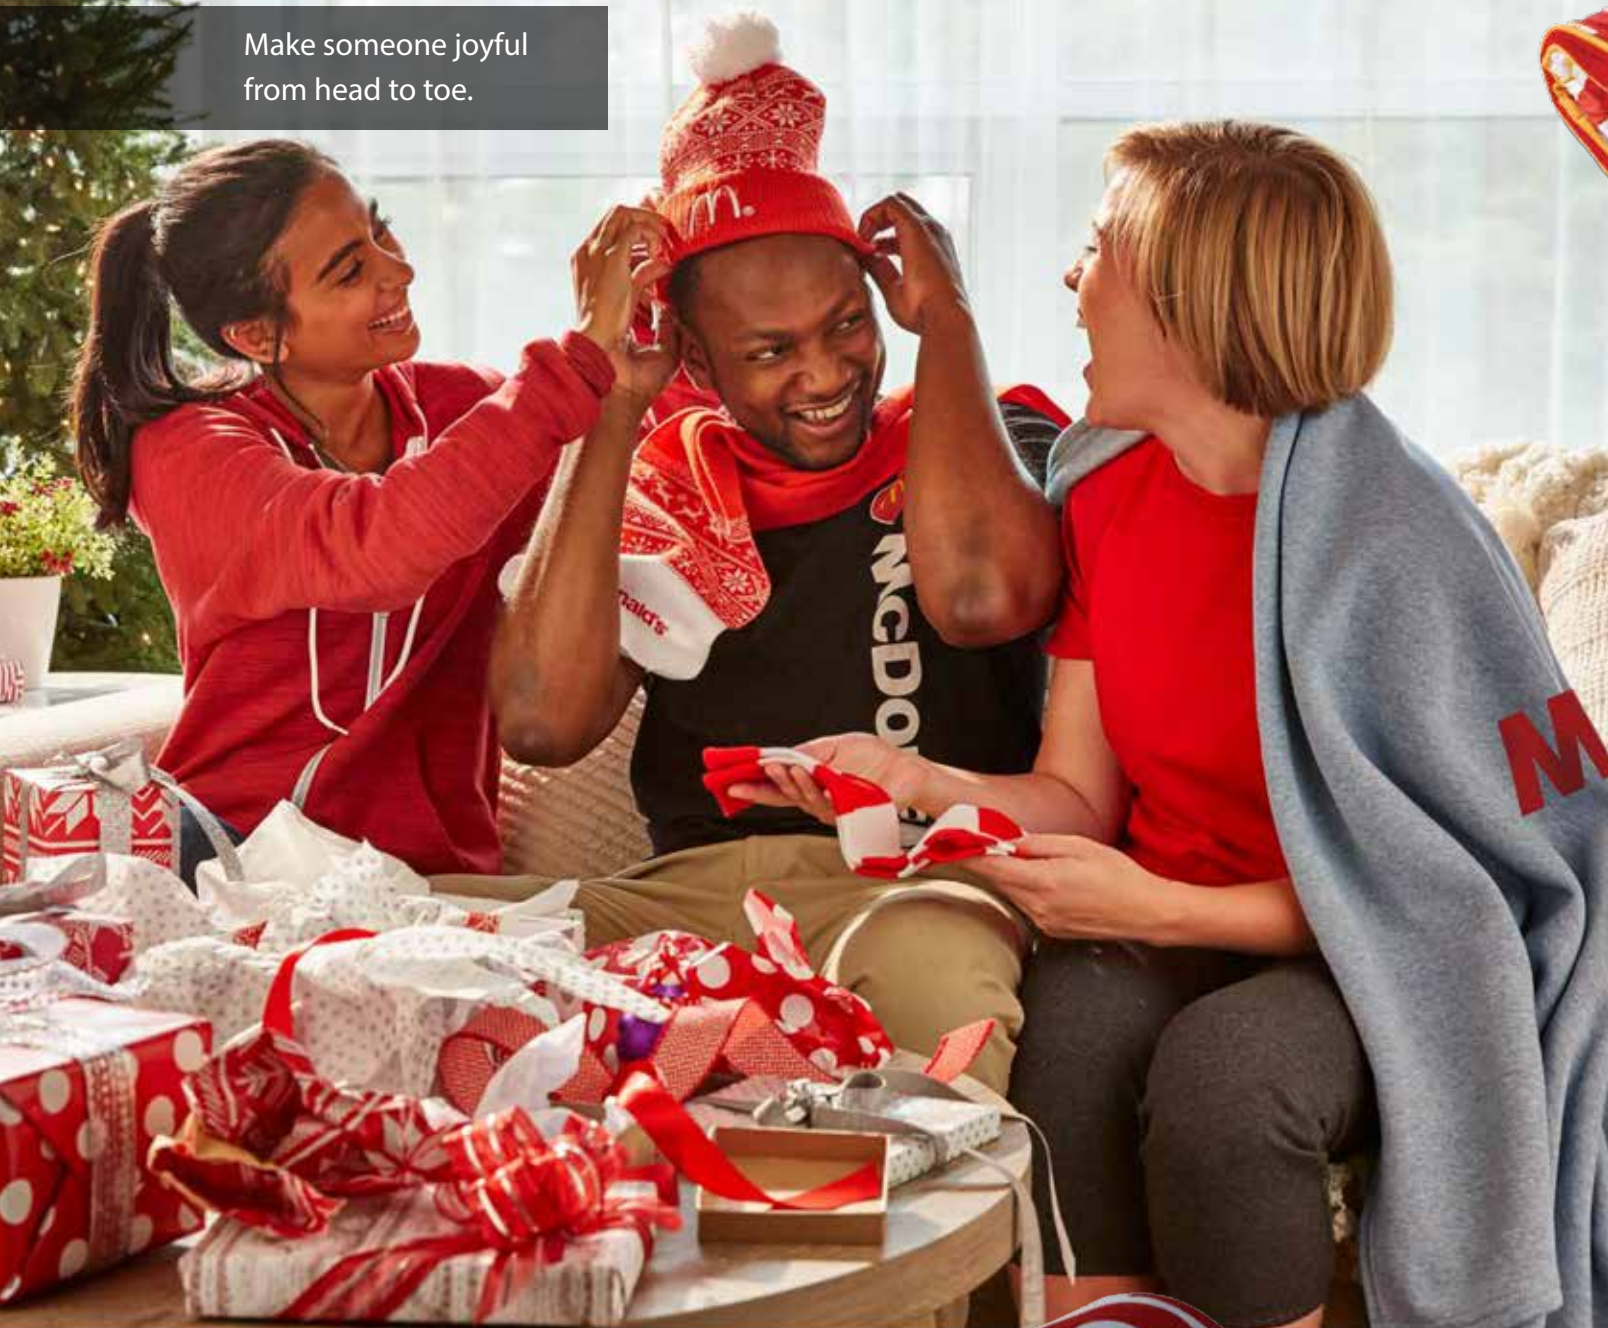

3175304 • Men's

3175204 • Ladies'

Coziness starts here.

Make someone joyful  
from head to toe.

\$29.99

**NEW!** Gray McDonald's Sweatshirt Blanket  
4170050 • Wrap yourself with comfort in the gray  
sweatshirt blanket. Fleece interior keeps you warm and cozy  
all holiday. Makes a great gift. Measures 60" x 84".